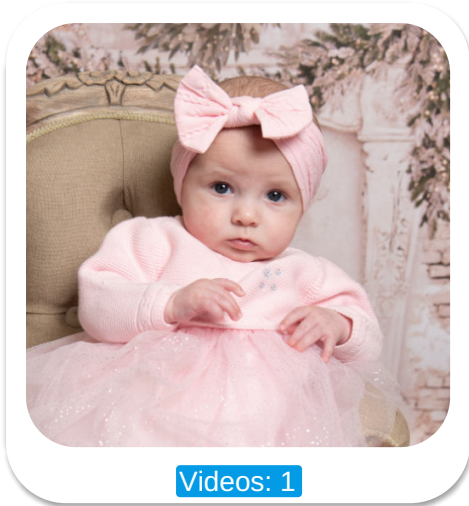

# Elaia Rose Jarvis

Videos: 1

Age: 0-5	Height: 3ft0inch	Eye Colour: Blue	Accent: London
Gender:F	Weight: 10kg		
Location: London	Shoe Size: 2		
Drives: No	Hair Color: Brunette		

Talents  
CHILD MODELLING, EXTRAS